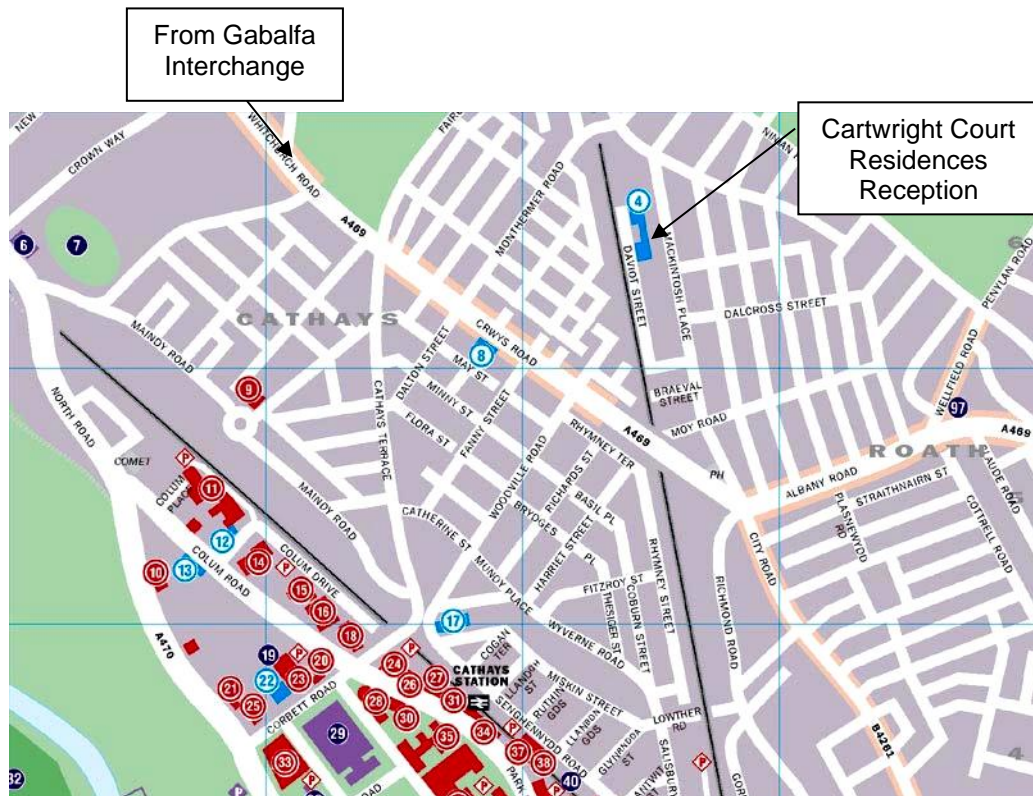

RESIDENCES SERVICES - Session 2023/2024

ARRIVAL INFORMATION – Cartwright Court & Roy Jenkins Hall

All students:

Where should I go to collect my key?

Cartwright Court Reception, please see map overleaf or use CF24 4SS for satnav.

Is car parking available?

- For Cartwright Court and Roy Jenkins Hall car parking is available on site for unloading only and is restricted to one car per student
- Unfortunately, we can only allow 45 minutes to unload your vehicle due to the number of places available and the volume of people arriving
- After unloading, on street parking is available in the local residential area. Please check parking signs for restrictions

Cartwright Court is map ref. 4

Roy Jenkins Hall is map ref. 8

To Roy Jenkins Hall

After collecting your key from Cartwright Court, proceed along Daviot Street and at the end of the road turn left onto Mackintosh Place

Turn left at the end of the road onto Pen y Wain Road

At the mini-roundabout turn left into Monthermer Road

At the end of the road turn left at the traffic lights onto Crwys Road

Roy Jenkins is on the right opposite the supermarket