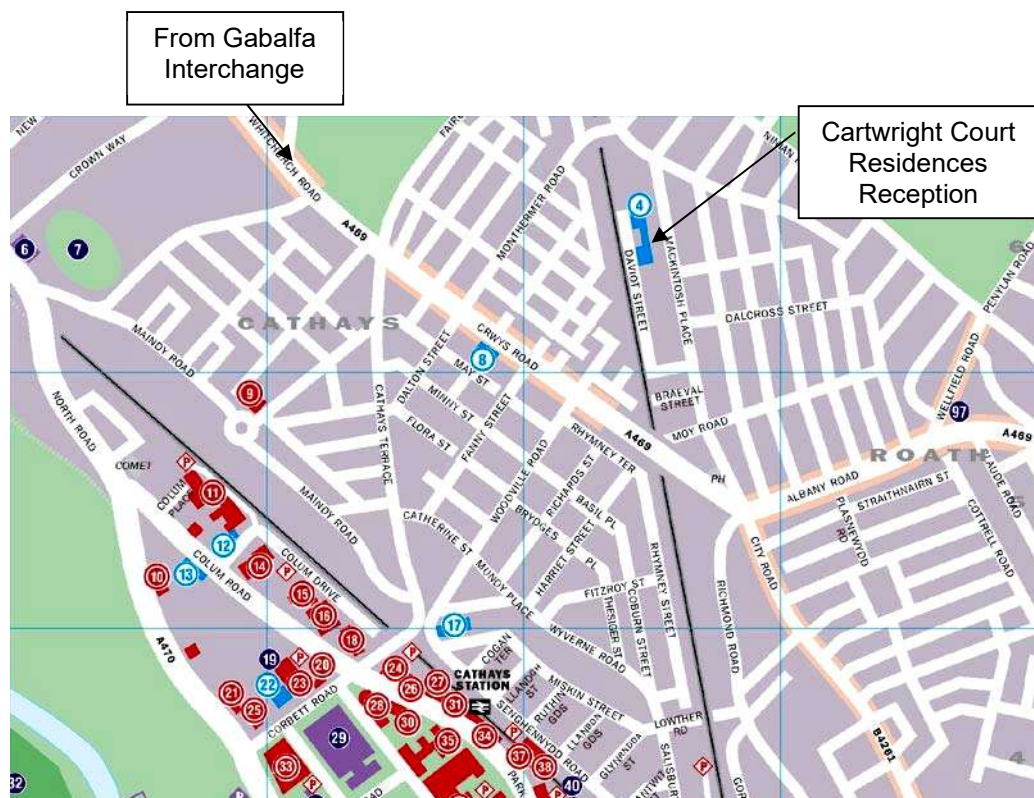

RESIDENCES SERVICES - Session 2025/2026

ARRIVAL INFORMATION – Cartwright Court & Roy Jenkins Hall

All students:

Where should I go to collect my key?

Cartwright Court Reception, please see map overleaf or use CF24 4SS for satnav.

Is car parking available?

Important: Parking enforcement operates on university carparks.

- For Cartwright Court and Roy Jenkins Hall car parking is available on site for unloading only and is restricted to one car per student
- On key collection, you will need to provide your car registration details at reception
- Unfortunately, we can only allow 45 minutes to unload your vehicle due to the number of places available
- After unloading on street parking is available in the local residential area. Please check parking signs for restrictions

Cartwright Court is map ref. 4
Roy Jenkins Hall is map ref. 8

To Roy Jenkins Hall

After collecting your key from Cartwright Court, proceed along Daviot Street and at the end of the road turn left onto Mackintosh Place
Turn left at the end of the road onto Pen y Wain Road
At the mini-roundabout turn left into Monthermer Road
At the end of the road turn left at the traffic lights onto Crwys Road
At the end of the road, you will come to a set of traffic lights, go straight across onto Dalton Street, there is a lane on the left-hand side about 40 metres down
Enter the lane
Roy Jenkins is on the right opposite the supermarket
The lane will take you to the back of Roy Jenkins carpark, located on the left-hand side of the lane
Carpark to the back of Roy Jenkins, can be accessed either side of this lane, via Dalton Street or Fanny Street