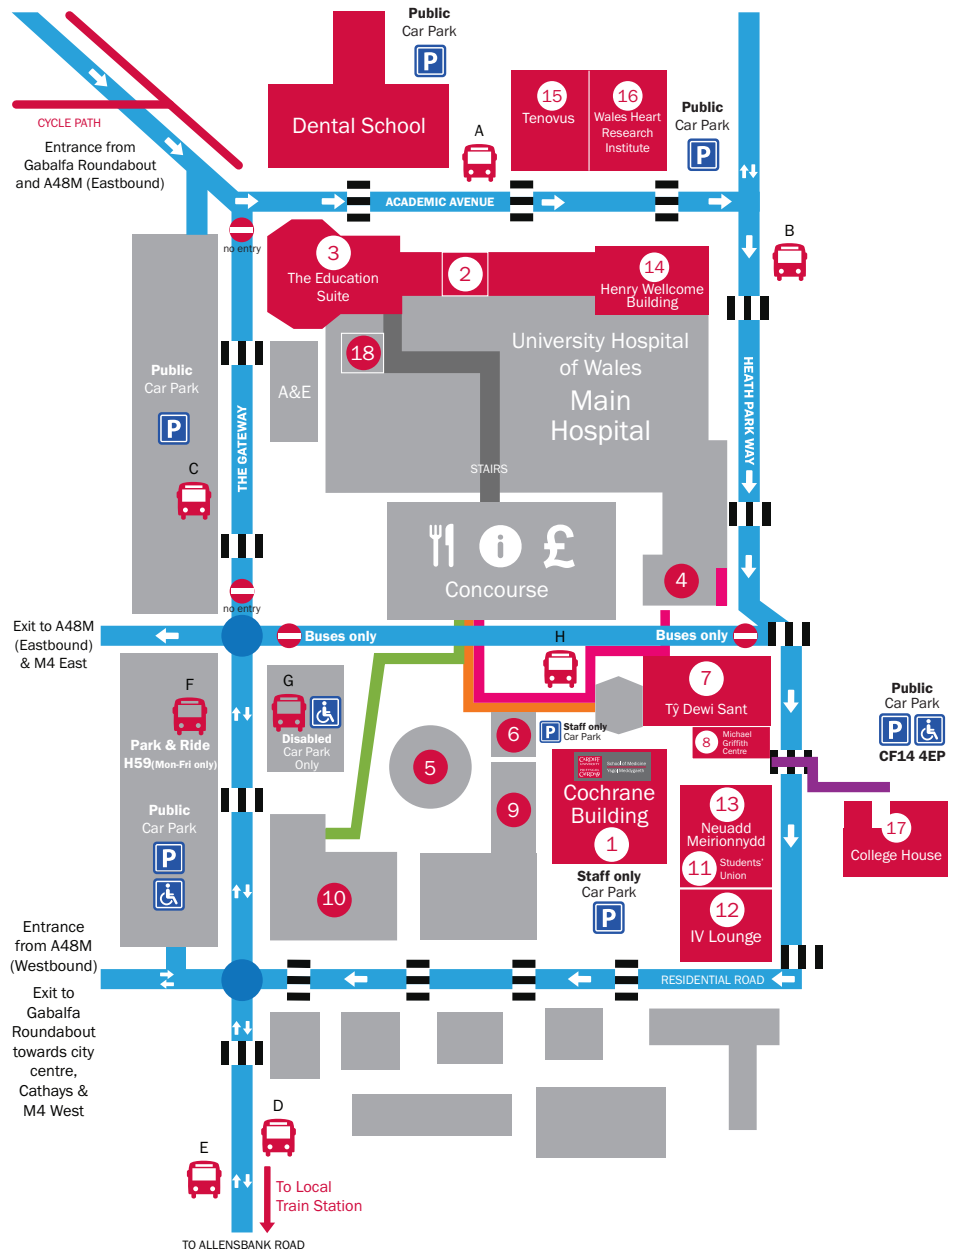

Concourse to Sports Centre

Concourse to Tŷ Dewi Sant

Concourse to Childrens Hospital

Through to Car Park

Bus Stops

- A.** 95, A, B
- B.** 1, 8, 9, 9A, 15, 51, 64, 65, 95, A, B, X
- C.** 2, 8, 9, 15, 64/65, 95, 53, A, B
- D.** 1, 51, 64/65, 95, A, B, X
- E.** 2, 53, 64/65, 95, A, B
- F.** 95, X30, H59(Mon-Fri only)
- G.** 1, 8, 9, 9A, 15, 51, 64, 65, 95
- H.** 1, 8, 9, 15, 51, 64, 65, 95, A, B, C

Key

- | | | |
|--|---|---|
| 1. School of Medicine - Cochrane Building | 7. Tŷ Dewi Sant | 13. Neuadd Meirionnydd |
| 2. Heath Park Graduate Centre | 8. Michael Griffith Centre | 14. Henry Wellcome Building |
| 3. The Education Suite | 9. Cardigan House | 15. Tenovus Building |
| 4. Children's Hospital | 10. Sports & Social Club | 16. Wales Heart Research Institute |
| 5. The Lake | 11. Cardiff University Students' Union | 17. College House |
| 6. Student Support Centre | 12. IV Lounge | 18. Y Gegin Cafe |