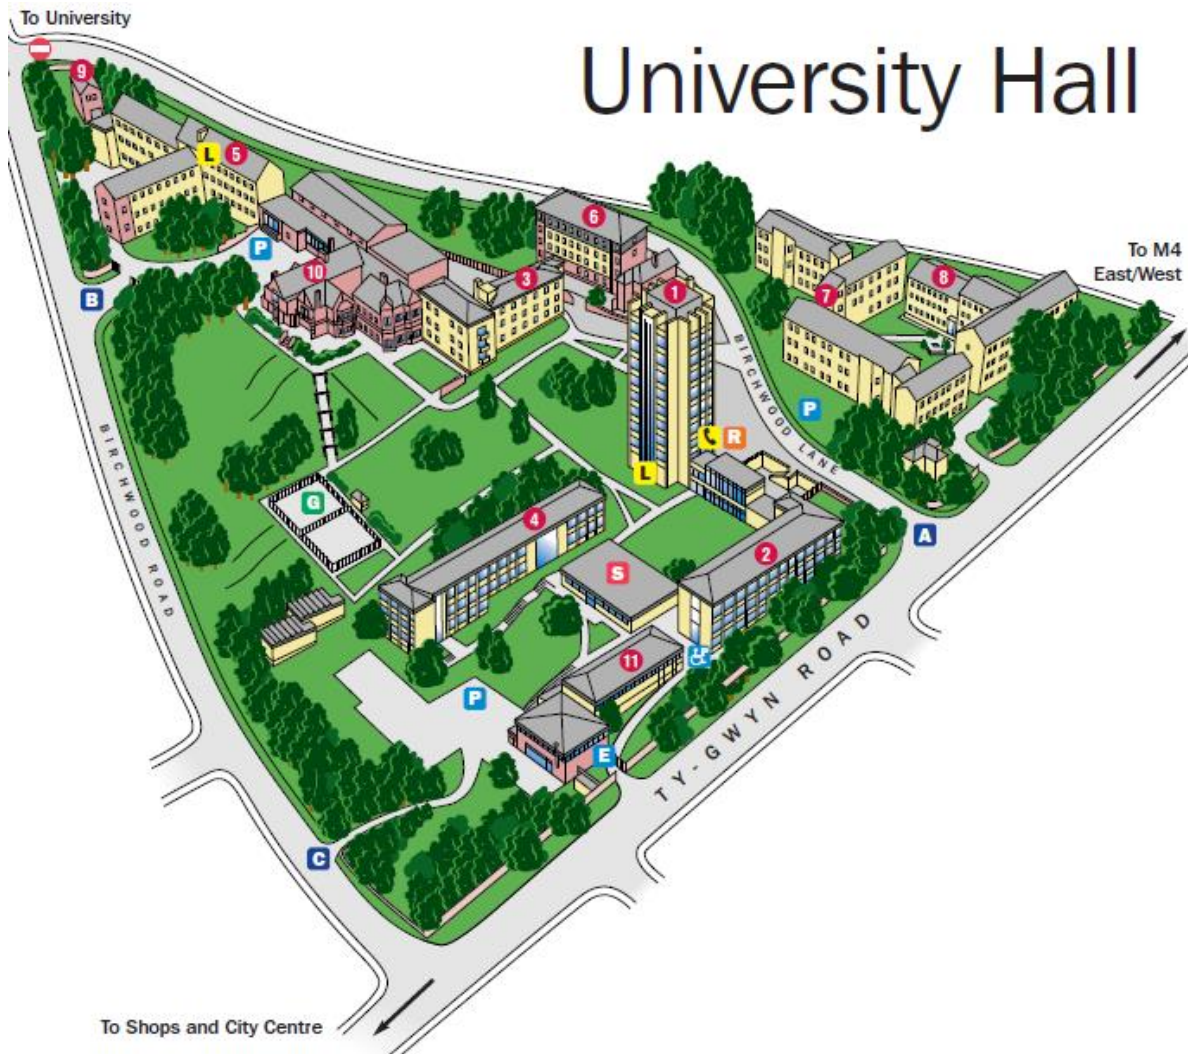

www.theaa.com/travelwatch/planner_main.jsp

Cyfeirnod 51 yw Neuadd y Brifysgol ar y map
University Hall map ref 51

University Hall

- A** Main Entrance
- B** Birchwood House Entrance
- C** Conference Centre Entrance
- R** Reception
- P** Parking
- ♿** Disabled Parking
- E** Exhibitor's Loading Bay
- L** Launderette
- G** Multi Use Games Area
- S** Social Lounge
- Residences**
- 1** Tower (ensuite)
- 2** East Wing
- 3** Garden Wing
- 4** Ty Gwyn
- 5** Birchwood
- 6** Coachman's (ensuite)
- 7** Newem
- 8** Dwyfor (ensuite)
- 9** Warden's House
- Conference Facilities**
- 10** Birchwood House Meeting Rooms
- 11** Conference Centre