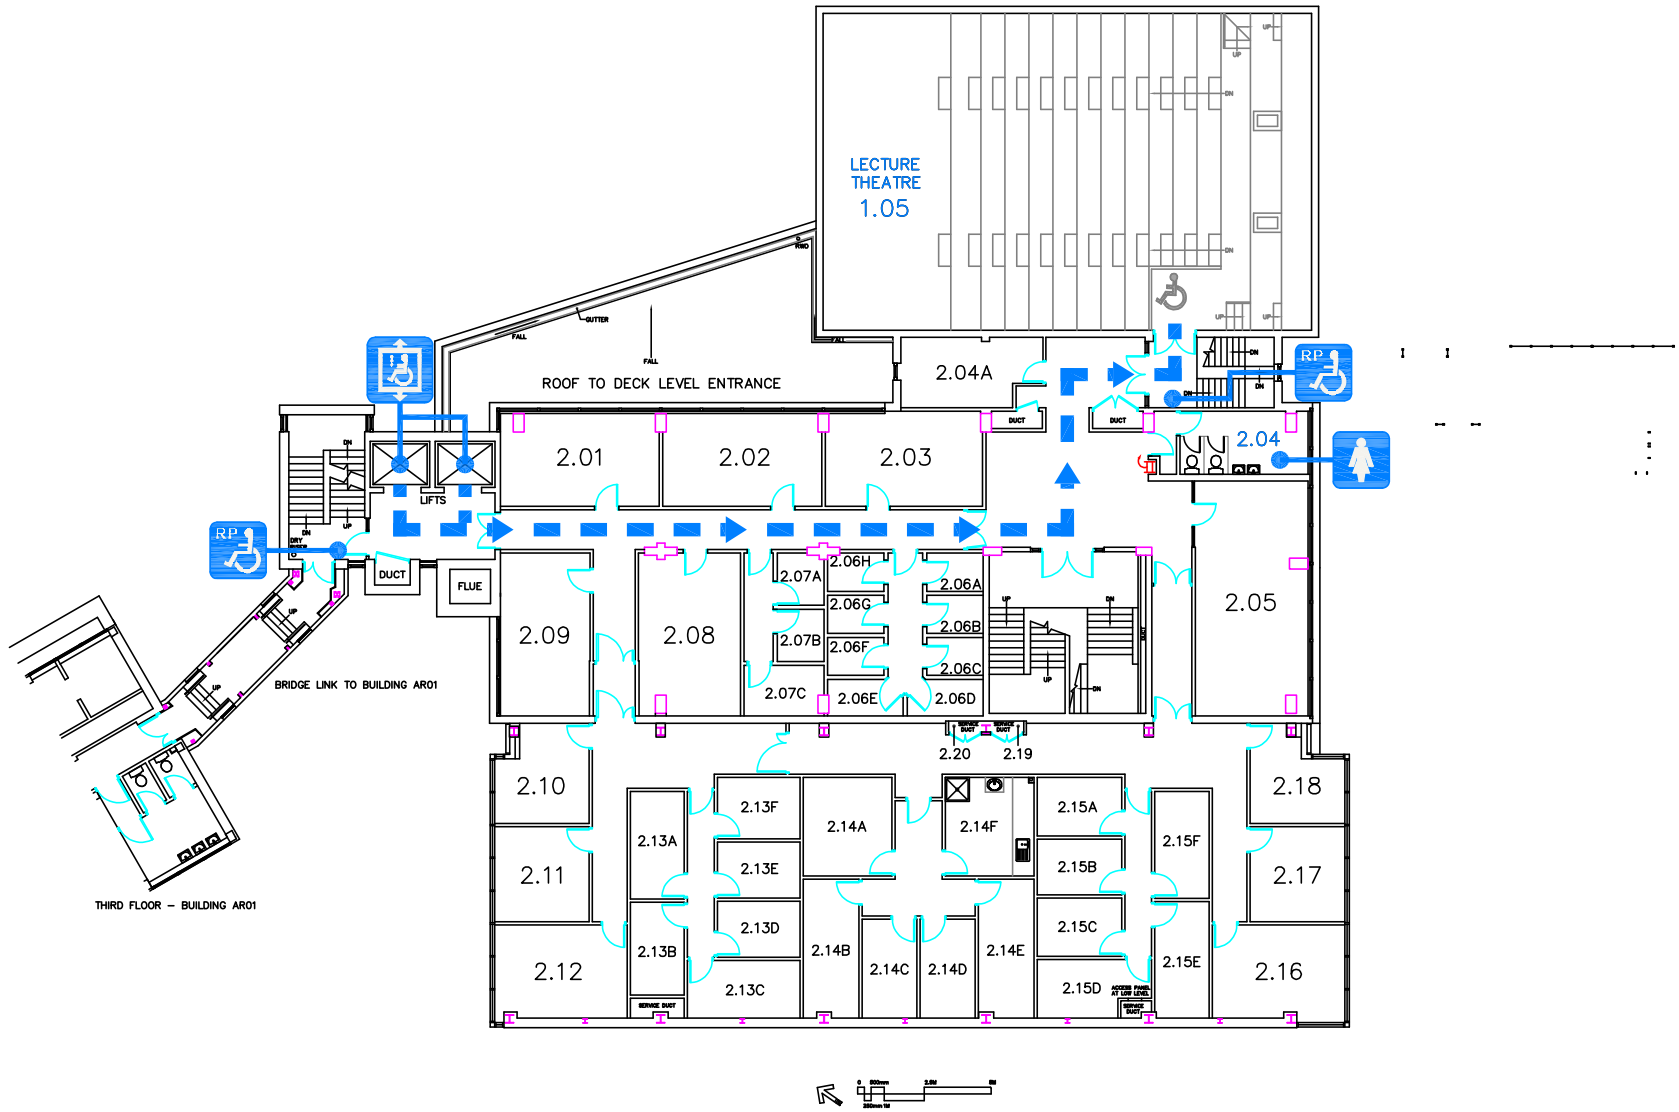

ACCESSIBILITY LEGEND	
	FEMALE TOILET
	ACCESSIBLE LIFT
	REFUGE POINT
	ACCESSIBLE ROUTE

ACCESSIBILITY LAYOUT.  
 LAST UPDATED - 27/01/2009  
 DETAILS SUPPLIED BY - S. THOMAS  
 DRAWN BY - RLF

ESTATES DIVISION

CARDIF UNIVERSITY  
 PRIFYSGO CAERDYF

TITLE  
 TOWER BUILDING,  
 SECOND FLOOR PLAN.

ACCESSIBILITY LAYOUT.

SCALE  
 1:200\A3 SHEET ORIGINAL LAYOUT DRAWN  
 GPI

LAST REVISED: RLF - 27/01/2009  
 DRAWN/DATE