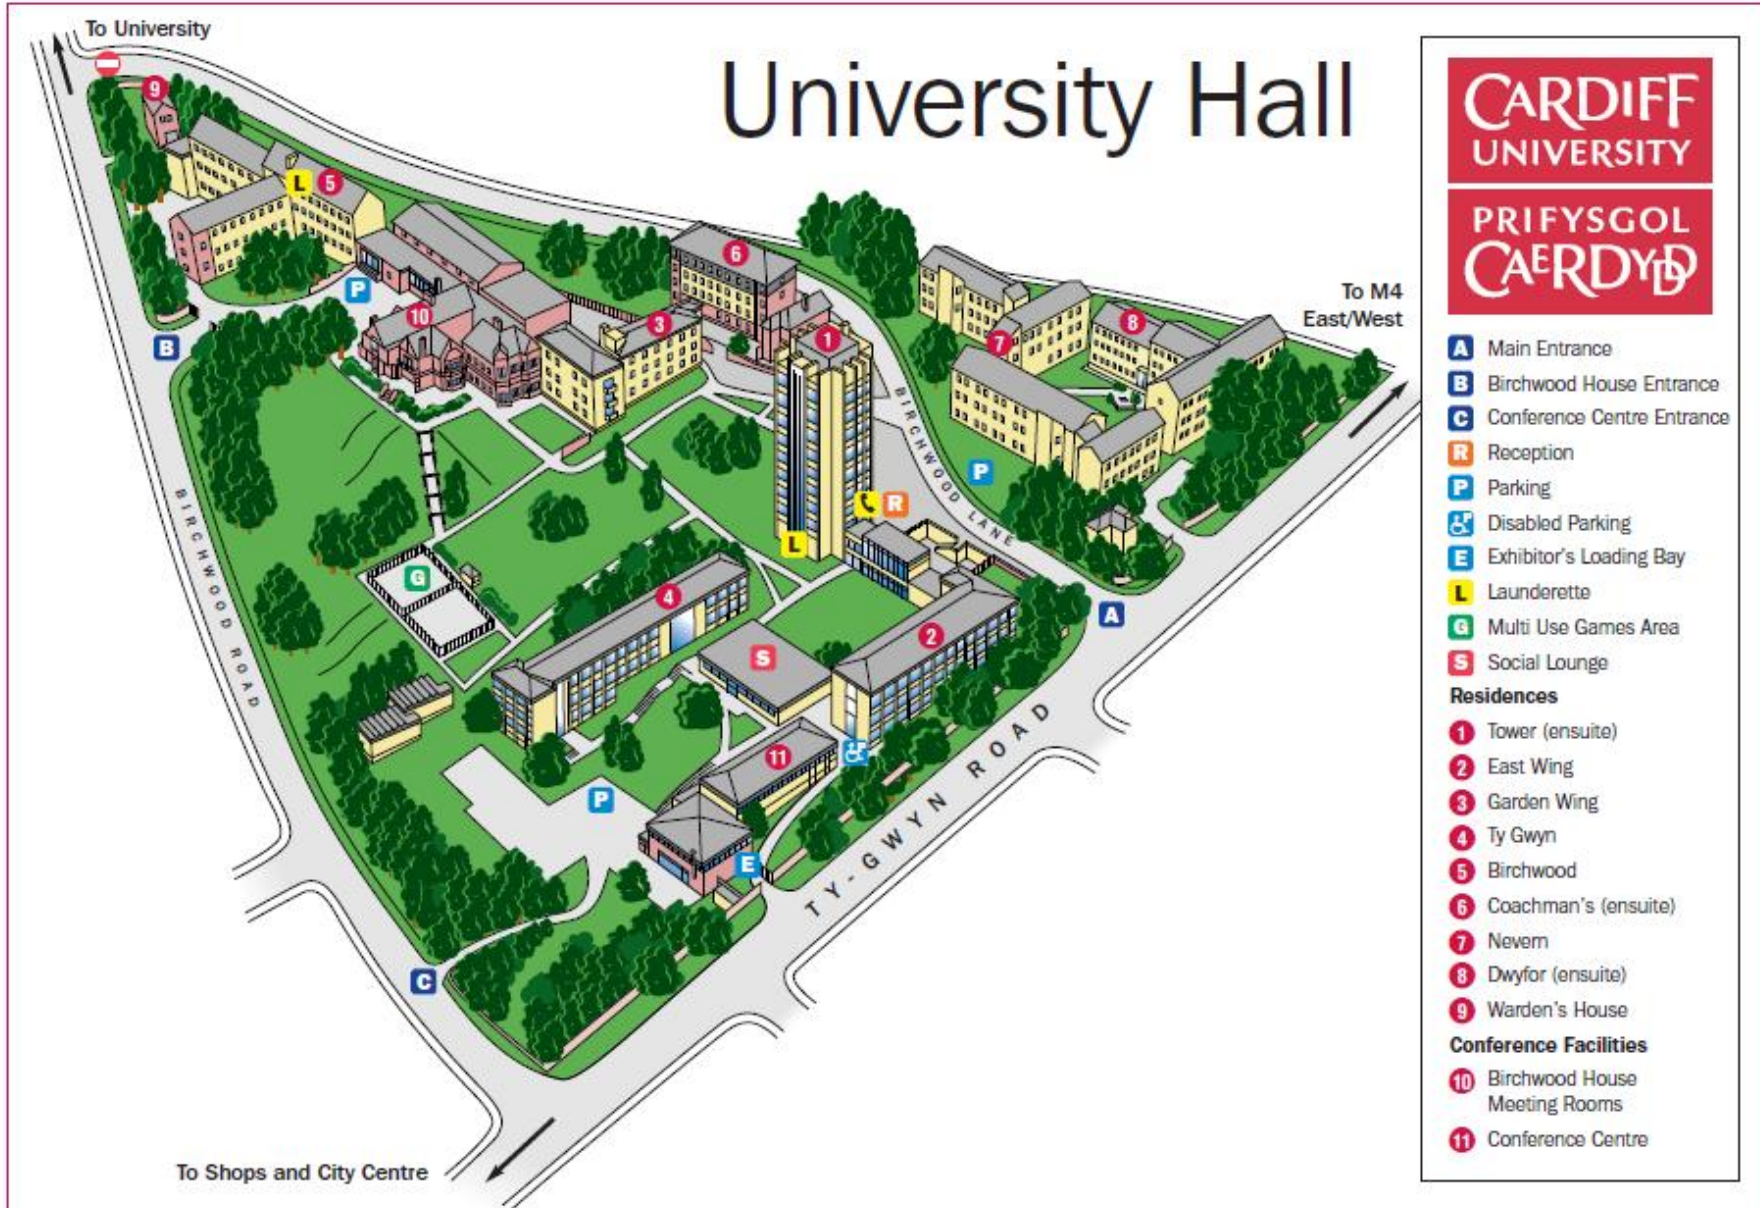

www.rac.co.uk/route-planner
www.theaa.com/travelwatch/planner_main.jsp

Cyfeirnod 51 yw Neuadd y Brifysgol ar y map
University Hall map ref 51

University Hall

- A** Main Entrance
- B** Birchwood House Entrance
- C** Conference Centre Entrance
- R** Reception
- P** Parking
- Disabled Parking
- E** Exhibitor's Loading Bay
- L** Launderette
- G** Multi Use Games Area
- S** Social Lounge
- Residences**
- 1** Tower (ensuite)
- 2** East Wing
- 3** Garden Wing
- 4** Ty Gwyn
- 5** Birchwood
- 6** Coachman's (ensuite)
- 7** Nevern
- 8** Dwyfor (ensuite)
- 9** Warden's House
- Conference Facilities**
- 10** Birchwood House Meeting Rooms
- 11** Conference Centre