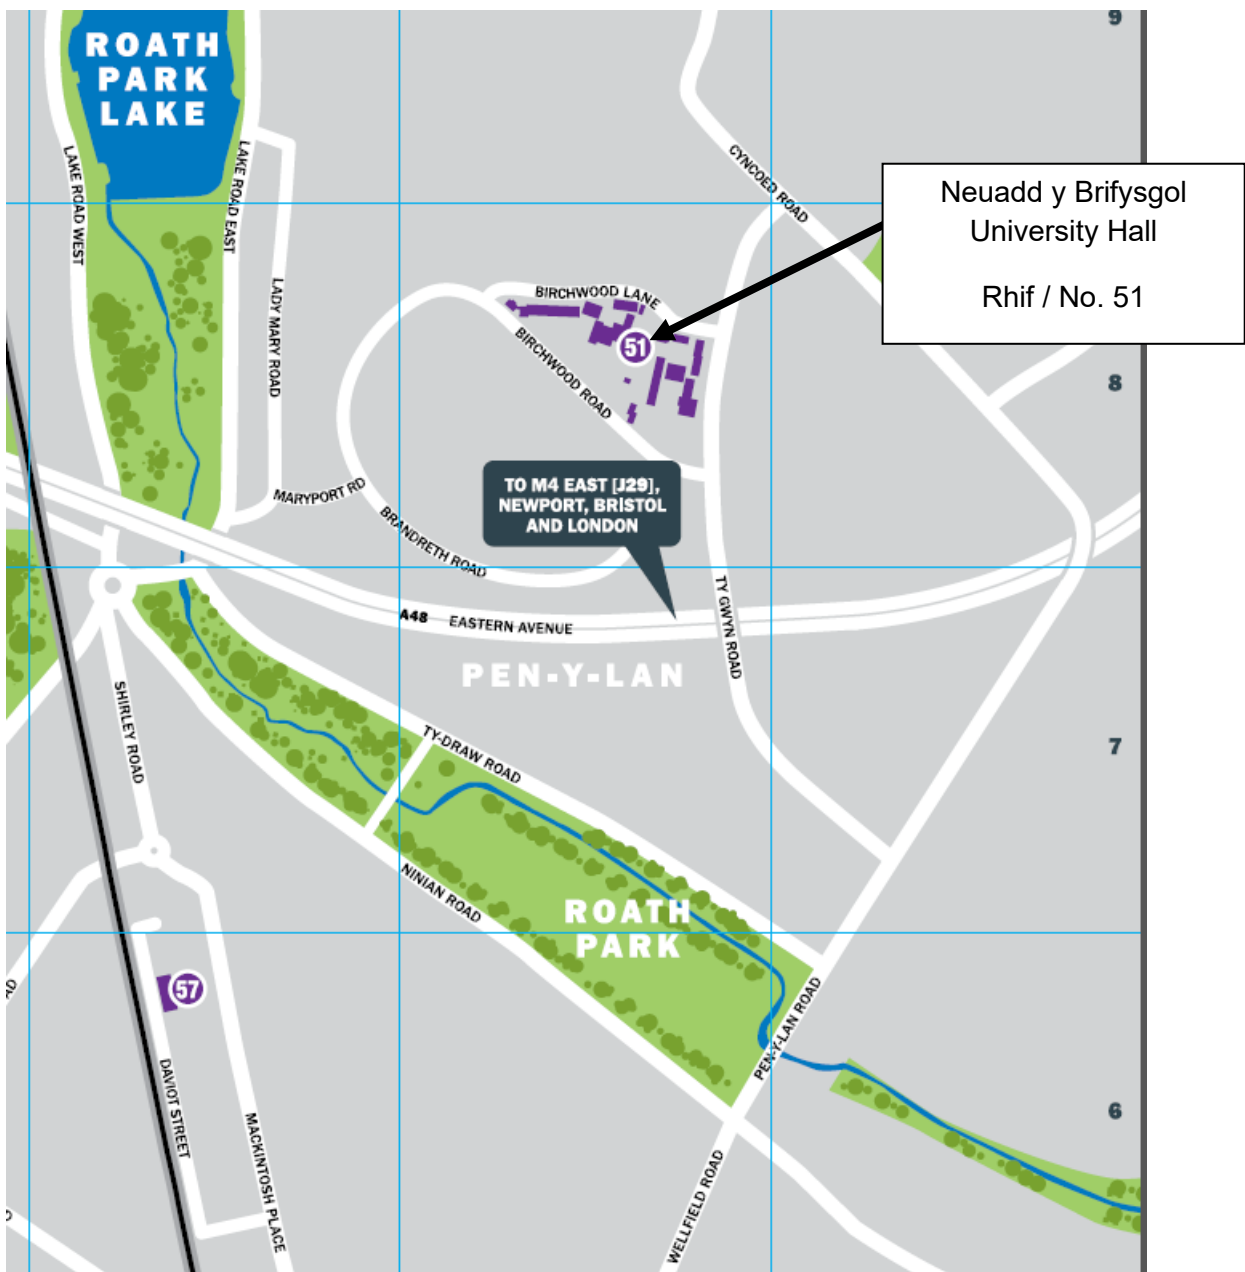

From the M4 East

- Exit M4 at Junction 29, (Cardiff East and South) onto the A48(M)
- Follow the A48 towards Cardiff for 5 miles and take exit signposted Cardiff (E)/ Docks/ A4232
- Take the 3rd exit on the roundabout signposted for Llanedeyrn
- As above

www.rac.co.uk/route-planner
www.theaa.com/travelwatch/planner_main.jsp

Cyfeirnod 51 yw Neuadd y Brifysgol ar y map
University Hall map ref 51

University Hall

- A** Main Entrance
- B** Birchwood House Entrance
- C** Conference Centre Entrance
- R** Reception
- P** Parking
- Disabled Parking
- E** Exhibitor's Loading Bay
- L** Launderette
- G** Multi Use Games Area
- S** Social Lounge
- Residences**
- 1** Tower (ensuite)
- 2** East Wing
- 3** Garden Wing
- 4** Ty Gwyn
- 5** Birchwood
- 6** Coachman's (ensuite)
- 7** Nevern
- 8** Dwyfor (ensuite)
- 9** Warden's House
- Conference Facilities**
- 10** Birchwood House Meeting Rooms
- 11** Conference Centre