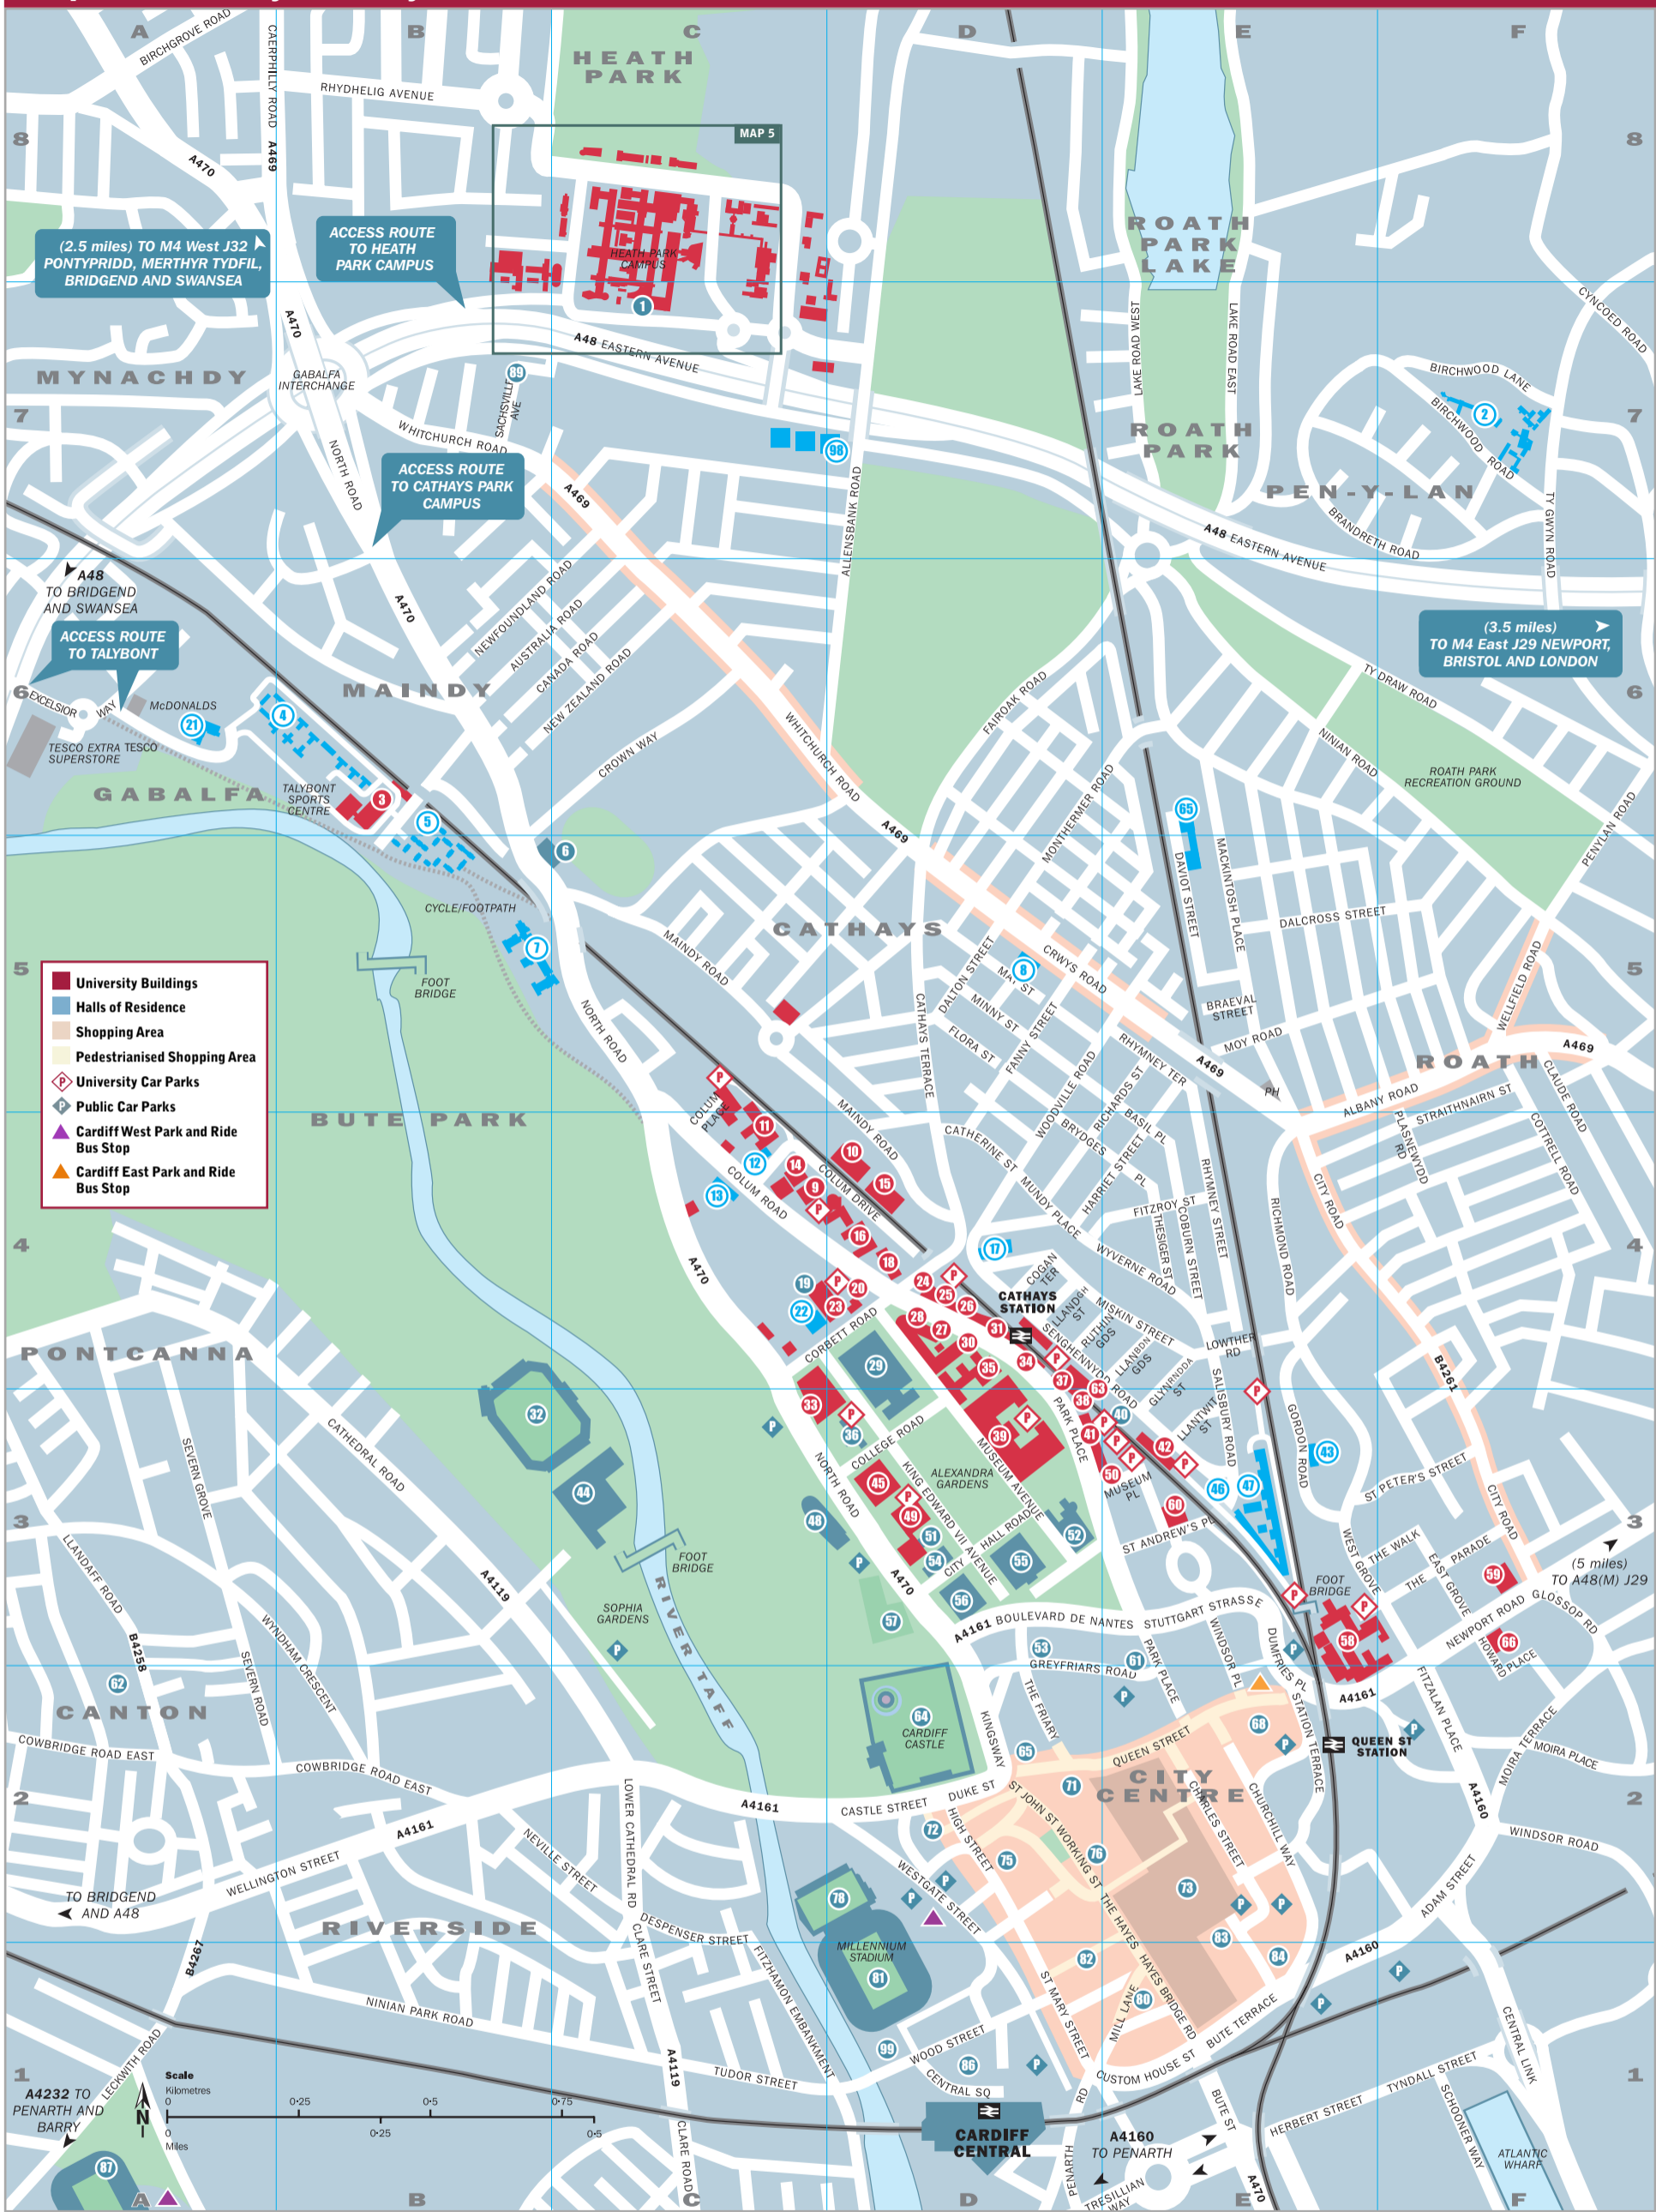

Map 4 University and City Centre

Cathays Park Campus (Map 4)
Tel: 029 2087 4000

Aberconway Building	C4	11
ARCCA	C3	33
Architecture	D3	45
Biosciences	D4, D3	35 39
Business School	C4, C4*	9 11*
Bute Building	D3	45
Careers & Employability Service	D4	31
Centre for Professional Legal Studies	D4	28
Chaplaincy	D4	26
Chemistry	D3*, E3	39* 25
Computer Science & Informatics	E3	58
CUBRIC	D4	30
Day Care Services	D3	41
Deri House	E3	60
Development and Alumni Relations	E3	60
Earth and Ocean Sciences	D3	39
Eastgate House	F3	59
Engineering	E3	58
English, Communication and Philosophy	D4	16
Estates	F3	66
Eye Clinic	D4	15
Finance	F3	66
Glamorgan Building	D3	49
Global Opportunity Centre	D3	41
Graduate Centre	D3	38
Hadyn Ellis Building	D4	10
Health Centre	D4	37
Healthcare Sciences	F3	59
History, Archaeology and Religion	D4	16
Human Resources	F3	66
IT Services	D3	41
International Office	E3	60
John Percival Building	D4	16
Journalism, Media and Cultural Studies	D3	45
Julian Hodge Building	C4	14
Law	D4, D4*	24 28*
Lifelong Learning	E3	42
Main Building	D3	39
Mathematics	E3	42
McKenzie House	F3	66
Modern Languages & Translation	D4	24
Music	D4, D4*	20 23*
Optometry and Vision Sciences	D4	15
Pharmacy and Pharmaceutical Sciences	C3	33
Physics and Astronomy	E3	58
Planning Division	F3	66
Planning and Geography	D3	49
Politics	D4*, D4*	24* 28
Psychology	D4, D4*	25 27*
Public Relations	E3	60
Purchasing	F3	66
Queen's Buildings	E3	58
Redwood Building	C3	33
Registry	F3	66
Research, Innovation and Enterprises Services	F3	66
Southgate House	B6	3
Security Centre	D4	35
Sir Martin Evans Building	D4	35
Social Sciences	D4, E3, D3*, E3	31 42 49* 50
Sports		
• Fitness and Squash Centre	D4	63
• Lanrumney Sports Centre	Map 2, E5	
• Strength and Conditioning Centre	D4	34
• Talybont Sports Training Village	B6	3
Student Recruitment	E3	60
Student Support Centre	D4	31
Students' Union	D3	38
Tower Building	D4	27
Trevithick Building	E3	58
University Graduate College	D4	10
Welsh	D4	16

Libraries

Aberconway	C4	11
Arts & Social Studies	D4	18
Brian Cooke Dental Library	Map 5 C8	106
Bute & Architecture	D3	45
Health Library	Map 5 C8	115
Julian Hodge Study Centre	C4	14
Law	D4	18
Music	D4	22
Biomedical Sciences	D4	35
Science	D3	39
Senghennydd	E3	42
Trevithick	E3	58

Residences

Aberconway Hall	C4	12
Aberdare Hall and Meeting Rooms	C4	22
Cartwright Court	E6	65
Colum Hall	C4	13
Gordon Hall	E3	43
Hodge Hall	D4	17
Liberty House	D7	98
Roy Jenkins Hall	D5	8
Senghennydd Court	E3	47
Senghennydd Hall	E3	46
Talybont Court	B5	7
Talybont Gate	A6	21
Talybont North	B6	4
Talybont South	B6	5
University Hall and Conference Centre	F7	2

Additional Information