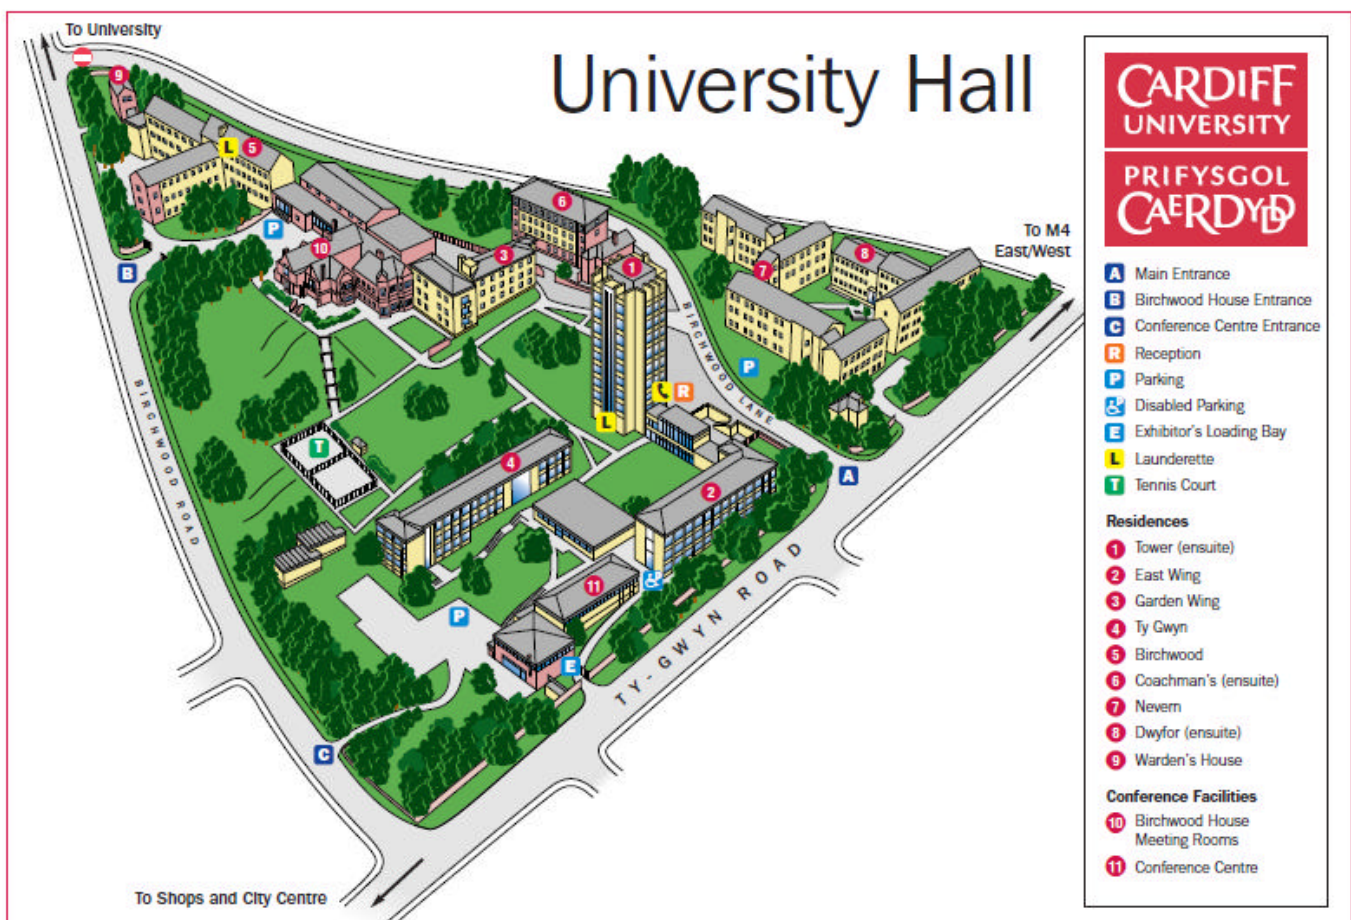

LovellC@cardiff.ac.uk

Where should I go to collect my key?

Residences Reception at University Hall, please see map below and directions overleaf.
Please print a copy of your online Residences Agreement and bring this with you.

SITE MAP

DIRECTIONS

From the M4 West

1. From the M4, exit at Junction 30 Cardiff East (Cardiff Gate Services)
2. Take the A4232, follow road straight ahead at the next roundabout, until you reach the A48 roundabout
3. Take the 2 nd exit signposted Llanedeyrn / Pentwyn (A48)
4. Follow the A48 towards Cardiff for approximately ½ mile
5. Exit at the junction signposted A4232 Docks Cardiff East (2 nd turning off A48)
6. Take the 3rd exit on the roundabout signposted for Llanedeyrn
7. Immediately take 1st left at next roundabout signpost Cyncoed
8. Continue to top of hill (approx. ¾ mile), to set of traffic lights
9. Turn right at lights into Cyncoed Road
10. Take 3rd turning on left into Ty Gwyn Road
11. Approximately 150 yards on the right hand side turn into Birchwood Lane
12. Reception is based in the Tower building on the left