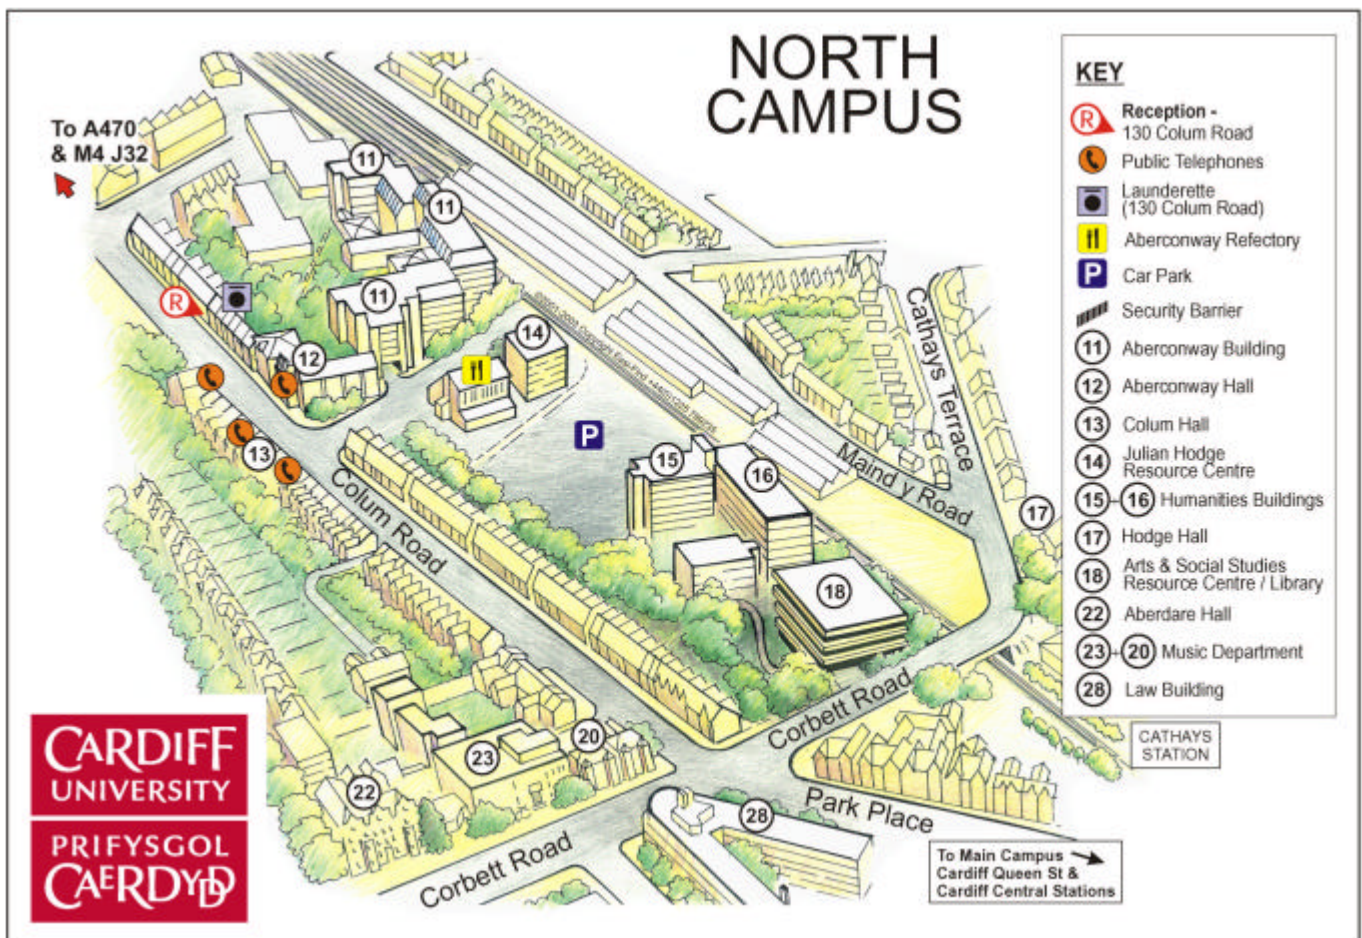

Session 2011/2012

ARRIVAL INFORMATION ~ Aberconway Hall, Colum Hall, Student Houses (Colum Road/Place)

When should I collect my key?

10am to 4pm on the first day of your Residential Period (as stated in your Offer of Residence) otherwise your allocated residence will be withdrawn and the room offered to another student.

Where should I go to collect my key?

North Campus Residences Reception at 130 Colum Road, please see map below and directions overleaf.
Please print a copy of your online Residences Agreement and bring this with you.

SITE MAP

DIRECTIONS

From the M4 West

Exit M4 at junction 32 and follow the A470 signs towards the city centre
Warning: Speed Cameras along the A470
As you near the city centre you will reach the Gabalfa Interchange/ Flyover
Continue over this onto North Road (still A470)
At traffic lights take left fork into Colum Road, after the Blackweir Tavern
The Residences Reception (130 Colum Road) is a few hundred metres on the left hand side, just before the entrance to Colum Drive

From the M4 East

Leave the M4 at Junction 29 (signposted Cardiff E and S), then join the A48(M) motorway
End of Motorway, keep forward onto the A48. Entering Cardiff. Keep forward (signposted City Centre)
Warning: Speed Cameras along the A48
Branch left (signposted City Centre A470), then at roundabout take the 2 nd exit onto North Road
Continue forward, then merge onto North Road – A470
Warning: Speed Cameras along the A470
At traffic lights take left fork into Colum Road
The Residences Reception (130 Colum Road) is a few hundred metres on the left hand side, just before the entrance to Colum Drive