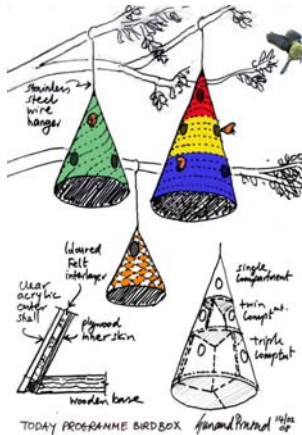

Bird Watch Cardiff

An important aspect of Architecture is the need to understand and respond to the needs and wants of the client promoting a building and also the eventual user. This project is about how we respond to these needs, particularly as in the case of part of the project the eventual user will not be human. The project is also about how buildings can respond to nature.

According to the British Trust for Ornithology "the natural nest sites on which many bird species depend, such as holes in trees and buildings, are fast disappearing as gardens and woods are 'tidied' and old houses are repaired" In response to this the BBC Radio 4 Today programme commissioned designs for bird boxes from Architects Sunand Prasad and Will Alsop. There are standard designs for bird houses, but Today asked what Architects might add to the designs.

Will Alsop Proposal

Sunand Prasad Proposal

Weaver Bird

The project will consist of two principal parts:

Part 1: Following discussion with local ornithology groups and library based research, you will be asked to design and make a prototype bird house.

Part 2: Using your understanding gained through making the bird house, you will be asked to make proposals for a centre for bird study. This is likely to be both a meeting place for local voluntary groups, but would also a place where the public can learn about urban trees and how they support wild life in particular birds. You will be responsible for determining the exact brief through discussion with a potential client.