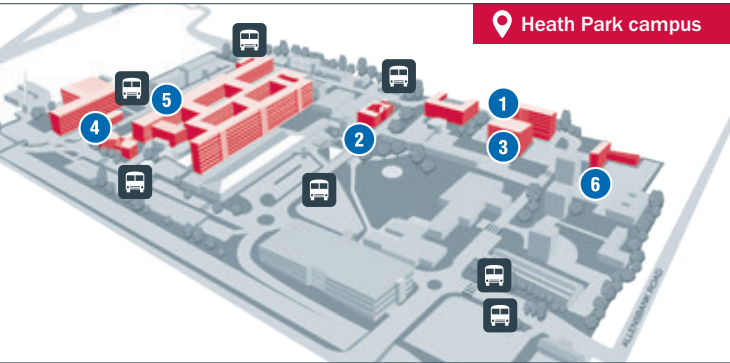

Visiting Heath Park campus

Travelling to or from Cathays Park campus?

- On foot, 25–30 minutes
  → Cathays Terrace – Allensbank Road
- By bike, 10–15 minutes
  → Cathays Terrace – Allensbank Road
  Need a bike? Free membership of Cardiff nextbike gives you free cycle hire for up to 30 minutes per trip www.nextbike.co.uk/en/cardiff
- By bus, 10–15 minutes
  → The 95 runs direct every 30 minutes during the day, Monday to Friday www.cardiffbus.com

Feel unsafe and no cash to get home?

- Call Dragon Taxis on **029 2033 3333** quoting 'Cardiff University Safe Taxi Scheme', giving your name and student number: www.cardiffstudents.com/safetaxi